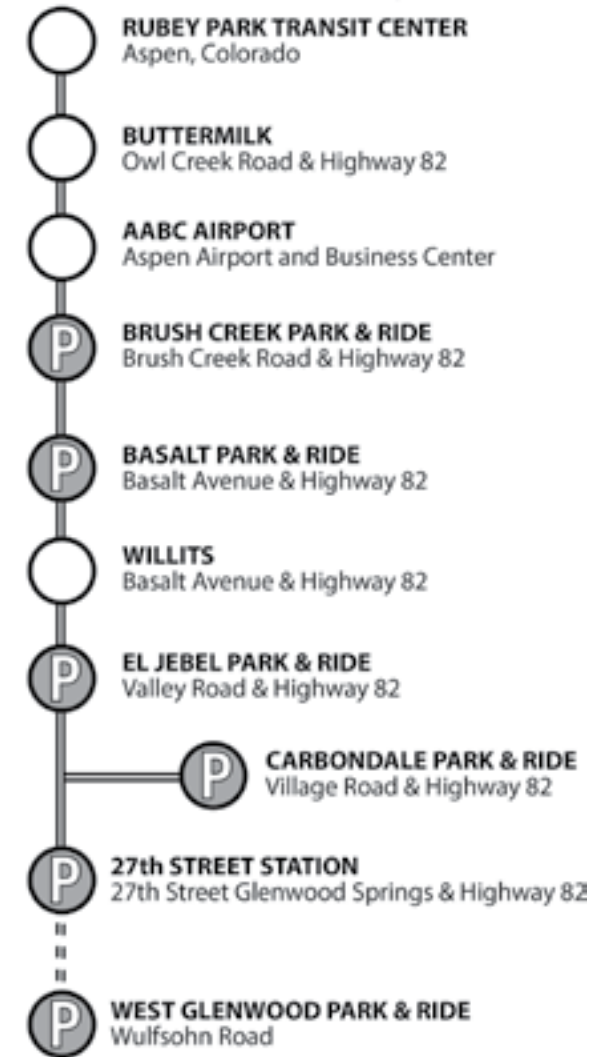

West Glenwood Park & Ride	27th St Station Glenwood	Carbondale Park & Ride	El Jebel Park & Ride UV	Willits UV	Basalt Park & Ride UV	Brush Creek Park & Ride	AABC Airport UV	Buttermilk UV	Rubey Park Transit Center
STOP ID: 96	STOP ID: 200	STOP ID: 202	STOP ID: 310	STOP ID: 312	STOP ID: 34	STOP ID: 346	STOP ID: 213	STOP ID: 146	STOP ID: 97
4:34 AM	4:49 AM	5:04 AM	5:14 AM	5:15 AM	5:20 AM	5:35 AM	5:39 AM	5:40 AM	5:53 AM
4:46 AM	5:01 AM	5:16 AM	5:26 AM	5:27 AM	5:32 AM	5:47 AM	5:51 AM	5:52 AM	6:05 AM
4:58 AM	5:13 AM	5:28 AM	5:38 AM	5:39 AM	5:44 AM	5:59 AM	6:03 AM	6:04 AM	6:17 AM
5:10 AM	5:25 AM	5:40 AM	5:50 AM	5:51 AM	5:56 AM	6:11 AM	6:15 AM	6:16 AM	6:29 AM
5:22 AM	5:37 AM	5:52 AM	6:02 AM	6:03 AM	6:08 AM	6:23 AM	6:27 AM	6:28 AM	6:41 AM
5:34 AM	5:49 AM	6:04 AM	6:14 AM	6:15 AM	6:20 AM	6:35 AM	6:39 AM	6:40 AM	6:53 AM
5:45 AM	6:00 AM	6:15 AM	6:25 AM	6:26 AM	6:31 AM	6:46 AM	6:50 AM	6:51 AM	7:04 AM
5:57 AM	6:12 AM	6:27 AM	6:37 AM	6:38 AM	6:43 AM	6:58 AM	7:02 AM	7:03 AM	7:16 AM
6:09 AM	6:24 AM	6:39 AM	6:49 AM	6:50 AM	6:55 AM	7:10 AM	7:14 AM	7:15 AM	7:28 AM
6:20 AM	6:35 AM	6:50 AM	7:00 AM	7:01 AM	7:06 AM	7:21 AM	7:25 AM	7:26 AM	7:39 AM
6:30 AM	6:45 AM	7:00 AM	7:10 AM	7:11 AM	7:16 AM	7:31 AM	7:35 AM	7:36 AM	7:49 AM
6:40 AM	6:55 AM	7:10 AM	7:20 AM	7:21 AM	7:26 AM	7:41 AM	7:45 AM	7:46 AM	7:59 AM
6:50 AM	7:05 AM	7:20 AM	7:30 AM	7:31 AM	7:36 AM	7:51 AM	7:55 AM	7:56 AM	8:09 AM
7:10 AM	7:15 AM	7:30 AM	7:40 AM	7:41 AM	7:46 AM	8:01 AM	8:05 AM	8:06 AM	8:19 AM
	7:25 AM	7:40 AM	7:50 AM	7:51 AM	7:56 AM	8:11 AM	8:15 AM	8:16 AM	8:29 AM
	7:37 AM	7:52 AM	8:02 AM	8:03 AM	8:08 AM	8:23 AM	8:27 AM	8:28 AM	8:41 AM
	7:49 AM	8:04 AM	8:14 AM	8:15 AM	8:20 AM	8:35 AM	8:39 AM	8:40 AM	8:53 AM
	8:01 AM	8:16 AM	8:26 AM	8:27 AM	8:32 AM	8:47 AM	8:51 AM	8:52 AM	9:05 AM
	8:14 AM	8:29 AM	8:39 AM	8:40 AM	8:45 AM	9:00 AM	9:04 AM	9:05 AM	9:18 AM
	8:44 AM	8:59 AM	9:09 AM	9:10 AM	9:15 AM	9:30 AM	9:34 AM	9:35 AM	9:48 AM
	9:14 AM	9:29 AM	9:39 AM	9:40 AM	9:45 AM	10:00 AM	10:04 AM	10:05 AM	10:18 AM
	9:44 AM	9:59 AM	10:09 AM	10:10 AM	10:15 AM	10:30 AM	10:34 AM	10:35 AM	10:48 AM
	10:14 AM	10:29 AM	10:39 AM	10:40 AM	10:45 AM	11:00 AM	11:04 AM	11:05 AM	11:18 AM
10:29 AM	10:44 AM	10:59 AM	11:09 AM	11:10 AM	11:15 AM	11:30 AM	11:34 AM	11:35 AM	11:48 AM
	11:14 AM	11:29 AM	11:39 AM	11:40 AM	11:45 AM	12:00 PM	12:04 PM	12:05 PM	12:18 PM
	11:44 AM	11:59 AM	12:09 PM	12:10 PM	12:15 PM	12:30 PM	12:34 PM	12:35 PM	12:48 PM
	12:14 PM	12:29 PM	12:39 PM	12:40 PM	12:45 PM	1:00 PM	1:04 PM	1:05 PM	1:18 PM
	12:44 PM	12:59 PM	1:09 PM	1:10 PM	1:15 PM	1:30 PM	1:34 PM	1:35 PM	1:48 PM
	1:14 PM	1:29 PM	1:39 PM	1:40 PM	1:45 PM	2:00 PM	2:04 PM	2:05 PM	2:18 PM
1:27 PM	1:42 PM	1:57 PM	2:07 PM	2:08 PM	2:13 PM	2:28 PM	2:32 PM	2:33 PM	2:46 PM
1:40 PM	1:55 PM	2:10 PM	2:20 PM	2:21 PM	2:26 PM	2:41 PM	2:45 PM	2:46 PM	2:59 PM
	2:06 PM	2:21 PM	2:31 PM	2:32 PM	2:37 PM	2:52 PM	2:56 PM	2:57 PM	3:10 PM
	2:16 PM	2:31 PM	2:41 PM	2:42 PM	2:47 PM	3:02 PM	3:06 PM	3:07 PM	3:20 PM
2:11 PM	2:26 PM	2:41 PM	2:51 PM	2:52 PM	2:57 PM	3:12 PM	3:16 PM	3:17 PM	3:30 PM
2:23 PM	2:38 PM	2:53 PM	3:03 PM	3:04 PM	3:09 PM	3:24 PM	3:28 PM	3:29 PM	3:42 PM
2:35 PM	2:50 PM	3:05 PM	3:15 PM	3:16 PM	3:21 PM	3:36 PM	3:40 PM	3:41 PM	3:54 PM
2:46 PM	3:01 PM	3:16 PM	3:26 PM	3:27 PM	3:32 PM	3:47 PM	3:51 PM	3:52 PM	4:05 PM
2:58 PM	3:13 PM	3:28 PM	3:38 PM	3:39 PM	3:44 PM	3:59 PM	4:03 PM	4:04 PM	4:17 PM
3:11 PM	3:26 PM	3:41 PM	3:51 PM	3:52 PM	3:57 PM	4:12 PM	4:16 PM	4:17 PM	4:30 PM
3:23 PM	3:38 PM	3:53 PM	4:03 PM	4:04 PM	4:09 PM	4:24 PM	4:28 PM	4:29 PM	4:42 PM
3:35 PM	3:50 PM	4:05 PM	4:15 PM	4:16 PM	4:21 PM	4:36 PM	4:40 PM	4:41 PM	4:54 PM
3:47 PM	4:02 PM	4:17 PM	4:27 PM	4:28 PM	4:33 PM	4:48 PM	4:52 PM	4:53 PM	5:06 PM
3:59 PM	4:14 PM	4:29 PM	4:39 PM	4:40 PM	4:45 PM	5:00 PM	5:04 PM	5:05 PM	5:18 PM
	4:26 PM	4:41 PM	4:51 PM	4:52 PM	4:57 PM	5:12 PM	5:16 PM	5:17 PM	5:30 PM
	4:39 PM	4:54 PM	5:04 PM	5:05 PM	5:10 PM	5:25 PM	5:29 PM	5:30 PM	5:43 PM
4:37 PM	4:52 PM	5:07 PM	5:17 PM	5:18 PM	5:23 PM	5:38 PM	5:42 PM	5:43 PM	5:56 PM
	5:05 PM	5:20 PM	5:30 PM	5:31 PM	5:36 PM	5:51 PM	5:55 PM	5:56 PM	6:09 PM
	5:22 PM	5:37 PM	5:47 PM	5:48 PM	5:53 PM	6:08 PM	6:12 PM	6:13 PM	6:26 PM
	5:45 PM	6:00 PM	6:10 PM	6:11 PM	6:16 PM	6:31 PM	6:35 PM	6:36 PM	6:49 PM
	6:13 PM	6:28 PM	6:38 PM	6:39 PM	6:44 PM	6:59 PM	7:03 PM	7:04 PM	7:17 PM
	6:43 PM	6:58 PM	7:08 PM	7:09 PM	7:14 PM	7:29 PM	7:33 PM	7:34 PM	7:47 PM