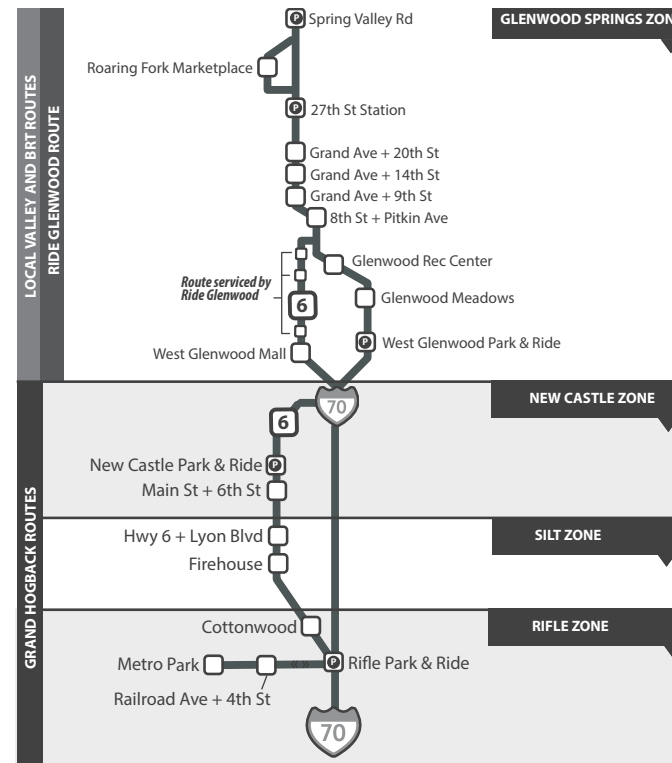

HOGBACK WESTBOUND Glenwood Springs → New Castle/Silt/Rifle DAILY

Glenwood 27th St Station	West Glenwood Park & Ride	West Glenwood Mall	New Castle Park & Ride	New Castle Main St + 6th St	Silt Hwy 6 + Lyon Blvd	Silt Firehouse	Rifle Cottonwood	Rifle Park & Ride	Rifle Railroad Ave + 4th St	Rifle Metro Park
STOP ID: 200	STOP ID: 96	STOP ID: 81	STOP ID: 179	STOP ID: 178	STOP ID: 177	STOP ID: 8	STOP ID: 6	STOP ID: 5	STOP ID: 3	STOP ID: 153
6:35 AM	6:47 AM	6:47 AM	6:59 AM	7:01 AM	7:08 AM	7:10 AM	7:17 AM	7:20 AM	7:21 AM	7:24 AM
7:35 AM	7:47 AM	7:47 AM	7:59 AM	8:01 AM	8:08 AM	8:10 AM	8:17 AM	8:20 AM	8:21 AM	8:24 AM
8:05 AM	8:17 AM	8:17 AM	8:29 AM	8:31 AM	8:38 AM	8:40 AM	8:47 AM	8:50 AM	8:51 AM	8:54 AM
12:05 PM	12:17 PM	12:17 PM	12:29 PM	12:31 PM	—	—	—	—	—	—
3:05 PM	3:17 PM	3:17 PM	3:29 PM	3:31 PM	3:38 PM	3:40 PM	3:47 PM	3:50 PM	3:51 PM	3:54 PM
4:05 PM	4:17 PM	4:17 PM	4:29 PM	4:31 PM	4:38 PM	4:40 PM	4:47 PM	4:50 PM	4:51 PM	4:54 PM
5:05 PM	5:17 PM	5:17 PM	5:29 PM	5:31 PM	5:38 PM	5:40 PM	5:47 PM	5:50 PM	5:51 PM	5:54 PM
6:05 PM	6:17 PM	6:17 PM	6:29 PM	6:31 PM	6:38 PM	6:40 PM	6:47 PM	6:50 PM	6:51 PM	6:54 PM
7:05 PM	7:17 PM	7:17 PM	7:29 PM	7:31 PM	7:38 PM	7:40 PM	7:47 PM	7:50 PM	7:51 PM	7:54 PM
8:05 PM	8:17 PM	8:17 PM	8:29 PM	8:31 PM	8:38 PM	8:40 PM	8:47 PM	8:50 PM	8:51 PM	8:54 PM

SMS TEXT SCHEDULES

Text the number 41411 with the message RFTA and a bus stop ID number for the next bus arrival times at your bus stop.

Example: RFTA 202 to 41411

WHERE'S MY BUS?

Find it at www.myrfta.com
Live GPS Times

TRANSIT APP

Get upcoming real-time departures for nearby RFTA buses with the Transit App on your Smartphone.

WWW.TRANSITAPP.COM