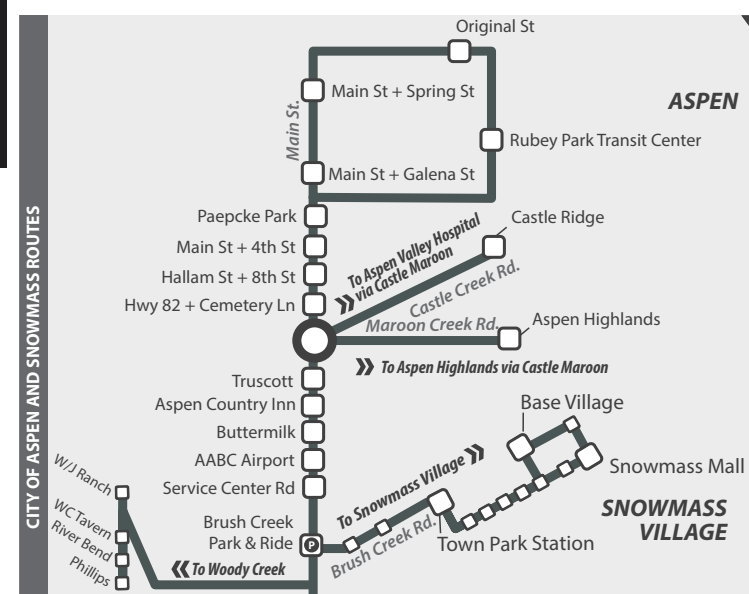

WOODY CREEK BUS SERVICE

This Service is FREE to and from Aspen/Snowmass via the connection at Brush Creek Park & Ride.

WOODY CREEK

to Aspen/Snowmass Village and connections Down Valley

	STOP ID: 231 Philips	STOP ID: 58 Riverbend	STOP ID: 59 Woody Crk Tavern	STOP ID: 71 W/J Ranch	STOP ID: 346 Brush Creek Park & Ride	STOP ID: 97 Aspen/Snowmass
AM	6:08	6:10	6:18	6:23	6:30	6:45
	7:08	7:10	7:18	7:23	7:30	7:45
	8:08	8:10	8:18	8:23	8:30	8:45
	9:08	9:10	9:18	9:23	9:30	9:45
PM	5:08	5:10	5:18	5:23	5:30	5:45
	6:08	6:10	6:18	6:23	6:30	6:45
	7:08	7:10	7:18	7:23	7:30	7:45
	8:08	8:10	8:18	8:23	8:30	8:45
	9:08	9:10	9:18	9:23	9:30	9:45
	10:08	10:10	10:18	10:23	10:30	10:45
	11:08	11:10	11:18	11:23	11:30	11:45
	12:08	12:10	12:18	12:23	12:30	12:45

FROM ASPEN/SNOWMASS VILLAGE/ WEST GLENWOOD PARK & RIDE to Woody Creek

	STOP ID: 96 West Glenwood Park & Ride	STOP ID: 97 Aspen/Snowmass	STOP ID: 346 Brush Creek Park & Ride	STOP ID: 71 W/J Ranch	STOP ID: 302 Woody Crk Tavern	STOP ID: 231 Philips
AM	5:08	6:15	6:30	6:35	6:45	6:45
	6:08	7:15	7:30	7:35	7:45	7:45
	7:08	8:15	8:30	8:35	8:45	8:45
	8:08	9:15	9:30	9:35	9:45	9:45
PM	3:08	4:15	4:30	4:35	4:45	4:45
	4:08	5:15	5:30	5:35	5:45	5:45
	5:08	6:15	6:30	6:35	6:45	6:45
	6:08	7:15	7:30	7:35	7:45	7:45
	7:08	8:15	8:30	8:35	8:45	8:45
	8:08	9:15	9:30	9:35	9:45	9:45
	9:08	10:15	10:30	10:35	10:45	10:45
	10:08	11:15	11:30	11:35	11:45	11:45
	11:08	12:15	12:30	12:35	12:45	12:45

ON DEMAND ONLY