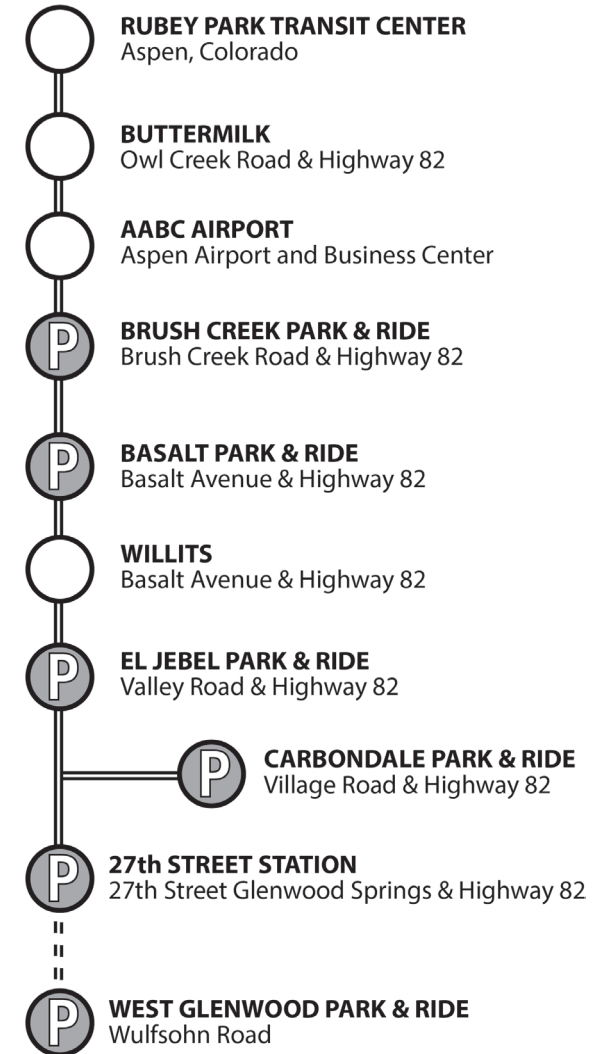

West Glenwood Park & Ride STOP ID: 96	27th St Station Glenwood STOP ID: 200	Carbondale Park & Ride STOP ID: 202	El Jebel Park & Ride UV STOP ID: 310	Willits UV STOP ID: 312	Basalt Park & Ride UV STOP ID: 34	Brush Creek Park & Ride STOP ID: 346	AABC Airport UV STOP ID: 213	Buttermilk UV STOP ID: 146	Rubey Park Transit Center STOP ID: 97
4:34 AM	4:49 AM	5:04 AM	5:14 AM	5:15 AM	5:20 AM	5:35 AM	5:39 AM	5:40 AM	5:53 AM
4:46 AM	5:01 AM	5:16 AM	5:26 AM	5:27 AM	5:32 AM	5:47 AM	5:51 AM	5:52 AM	6:05 AM
4:58 AM	5:13 AM	5:28 AM	5:38 AM	5:39 AM	5:44 AM	5:59 AM	6:03 AM	6:04 AM	6:17 AM
5:10 AM	5:25 AM	5:40 AM	5:50 AM	5:51 AM	5:56 AM	6:11 AM	6:15 AM	6:16 AM	6:29 AM
5:22 AM	5:37 AM	5:52 AM	6:02 AM	6:03 AM	6:08 AM	6:23 AM	6:27 AM	6:28 AM	6:41 AM
5:34 AM	5:49 AM	6:04 AM	6:14 AM	6:15 AM	6:20 AM	6:35 AM	6:39 AM	6:40 AM	6:53 AM
5:45 AM	6:00 AM	6:15 AM	6:25 AM	6:26 AM	6:31 AM	6:46 AM	6:50 AM	6:51 AM	7:04 AM
5:57 AM	6:12 AM	6:27 AM	6:37 AM	6:38 AM	6:43 AM	6:58 AM	7:02 AM	7:03 AM	7:16 AM
6:09 AM	6:24 AM	6:39 AM	6:49 AM	6:50 AM	6:55 AM	7:10 AM	7:14 AM	7:15 AM	7:28 AM
6:20 AM	6:35 AM	6:50 AM	7:00 AM	7:01 AM	7:06 AM	7:21 AM	7:25 AM	7:26 AM	7:39 AM
6:30 AM	6:45 AM	7:00 AM	7:10 AM	7:11 AM	7:16 AM	7:31 AM	7:35 AM	7:36 AM	7:49 AM
6:40 AM	6:55 AM	7:10 AM	7:20 AM	7:21 AM	7:26 AM	7:41 AM	7:45 AM	7:46 AM	7:59 AM
6:50 AM	7:05 AM	7:20 AM	7:30 AM	7:31 AM	7:36 AM	7:51 AM	7:55 AM	7:56 AM	8:09 AM
	7:15 AM	7:30 AM	7:40 AM	7:41 AM	7:46 AM	8:01 AM	8:05 AM	8:06 AM	8:19 AM
7:10 AM	7:25 AM	7:40 AM	7:50 AM	7:51 AM	7:56 AM	8:11 AM	8:15 AM	8:16 AM	8:29 AM
	7:37 AM	7:52 AM	8:02 AM	8:03 AM	8:08 AM	8:23 AM	8:27 AM	8:28 AM	8:41 AM
	7:49 AM	8:04 AM	8:14 AM	8:15 AM	8:20 AM	8:35 AM	8:39 AM	8:40 AM	8:53 AM
	8:01 AM	8:16 AM	8:26 AM	8:27 AM	8:32 AM	8:47 AM	8:51 AM	8:52 AM	9:05 AM
	8:14 AM	8:29 AM	8:39 AM	8:40 AM	8:45 AM	9:00 AM	9:04 AM	9:05 AM	9:18 AM
	8:44 AM	8:59 AM	9:09 AM	9:10 AM	9:15 AM	9:30 AM	9:34 AM	9:35 AM	9:48 AM
	9:14 AM	9:29 AM	9:39 AM	9:40 AM	9:45 AM	10:00 AM	10:04 AM	10:05 AM	10:18 AM
	9:44 AM	9:59 AM	10:09 AM	10:10 AM	10:15 AM	10:30 AM	10:34 AM	10:35 AM	10:48 AM
	10:14 AM	10:29 AM	10:39 AM	10:40 AM	10:45 AM	11:00 AM	11:04 AM	11:05 AM	11:18 AM
10:29 AM	10:44 AM	10:59 AM	11:09 AM	11:10 AM	11:15 AM	11:30 AM	11:34 AM	11:35 AM	11:48 AM
	11:14 AM	11:29 AM	11:39 AM	11:40 AM	11:45 AM	12:00 PM	12:04 PM	12:05 PM	12:18 PM
	11:44 AM	11:59 AM	12:09 PM	12:10 PM	12:15 PM	12:30 PM	12:34 PM	12:35 PM	12:48 PM
	12:14 PM	12:29 PM	12:39 PM	12:40 PM	12:45 PM	1:00 PM	1:04 PM	1:05 PM	1:18 PM
	12:44 PM	12:59 PM	1:09 PM	1:10 PM	1:15 PM	1:30 PM	1:34 PM	1:35 PM	1:48 PM
	1:14 PM	1:29 PM	1:39 PM	1:40 PM	1:45 PM	2:00 PM	2:04 PM	2:05 PM	2:18 PM
1:27 PM	1:42 PM	1:57 PM	2:07 PM	2:08 PM	2:13 PM	2:28 PM	2:32 PM	2:33 PM	2:46 PM
1:40 PM	1:55 PM	2:10 PM	2:20 PM	2:21 PM	2:26 PM	2:41 PM	2:45 PM	2:46 PM	2:59 PM
	2:06 PM	2:21 PM	2:31 PM	2:32 PM	2:37 PM	2:52 PM	2:56 PM	2:57 PM	3:10 PM
	2:16 PM	2:31 PM	2:41 PM	2:42 PM	2:47 PM	3:02 PM	3:06 PM	3:07 PM	3:20 PM
2:11 PM	2:26 PM	2:41 PM	2:51 PM	2:52 PM	2:57 PM	3:12 PM	3:16 PM	3:17 PM	3:30 PM
2:26 PM	2:41 PM	2:56 PM	3:06 PM	3:07 PM	3:12 PM	3:27 PM	3:31 PM	3:32 PM	3:45 PM
2:41 PM	2:56 PM	3:11 PM	3:21 PM	3:22 PM	3:27 PM	3:42 PM	3:46 PM	3:47 PM	4:00 PM
2:56 PM	3:11 PM	3:26 PM	3:36 PM	3:37 PM	3:42 PM	3:57 PM	4:01 PM	4:02 PM	4:15 PM
3:11 PM	3:26 PM	3:41 PM	3:51 PM	3:52 PM	3:57 PM	4:12 PM	4:16 PM	4:17 PM	4:30 PM
3:26 PM	3:41 PM	3:56 PM	4:06 PM	4:07 PM	4:12 PM	4:27 PM	4:31 PM	4:32 PM	4:45 PM
3:41 PM	3:56 PM	4:11 PM	4:21 PM	4:22 PM	4:27 PM	4:42 PM	4:46 PM	4:47 PM	5:00 PM
3:56 PM	4:11 PM	4:26 PM	4:36 PM	4:37 PM	4:42 PM	4:57 PM	5:01 PM	5:02 PM	5:15 PM
	4:26 PM	4:41 PM	4:51 PM	4:52 PM	4:57 PM	5:12 PM	5:16 PM	5:17 PM	5:30 PM
	4:39 PM	4:54 PM	5:04 PM	5:05 PM	5:10 PM	5:25 PM	5:29 PM	5:30 PM	5:43 PM
4:37 PM	4:52 PM	5:07 PM	5:17 PM	5:18 PM	5:23 PM	5:38 PM	5:42 PM	5:43 PM	5:56 PM
	5:05 PM	5:20 PM	5:30 PM	5:31 PM	5:36 PM	5:51 PM	5:55 PM	5:56 PM	6:09 PM
	5:22 PM	5:37 PM	5:47 PM	5:48 PM	5:53 PM	6:08 PM	6:12 PM	6:13 PM	6:26 PM
	5:45 PM	6:00 PM	6:10 PM	6:11 PM	6:16 PM	6:31 PM	6:35 PM	6:36 PM	6:49 PM
	6:13 PM	6:28 PM	6:38 PM	6:39 PM	6:44 PM	6:59 PM	7:03 PM	7:04 PM	7:17 PM
	6:43 PM	6:58 PM	7:08 PM	7:09 PM	7:14 PM	7:29 PM	7:33 PM	7:34 PM	7:47 PM

WHERE'S MY BUS?

Find it at
www.myrfta.com
Live GPS Times

TRANSIT

Get upcoming real-time departures for nearby RFTA buses with the Transit App on your Smartphone.

WWW.TRANSITAPP.COM

TRAVELING BY RFTA DURING THE CORONAVIRUS PANDEMIC

COVER YOUR FACE

You MUST wear a mask, or other face covering at all times on all RFTA buses. Children 2 years of age or younger are not required to wear a mask.

KEEP YOUR SPACE

Please practice social distancing while at RFTA bus stops, stations and on buses. Bus capacities are currently limited. If a bus is at capacity, RFTA will do its best to get another bus en route as soon as possible.

DO NOT RIDE IF YOU'RE SICK:

For the safety of other passengers and your bus driver, please DO NOT USE RFTA SERVICES if you're experiencing respiratory illness (fever, cough, and shortness of breath).

$1 FARES

FOR THE VALLEY'S YOUTH

Riders of ages 6-18 can now travel one-way on any of RFTA's regional commuter buses for only $1!

CHILDREN FIVE AND UNDER STILL RIDE FOR FREE