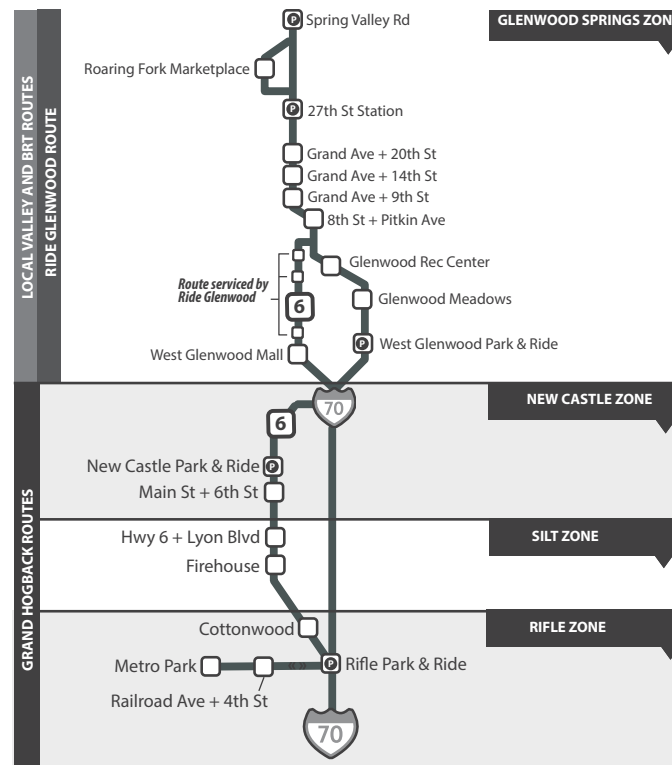

HOGBACK WESTBOUND Glenwood Springs ⇨ New Castle/Silt/Rifle DAILY

Glenwood 27th St Station STOP ID: 200	West Glenwood Park & Ride STOP ID: 96	West Glenwood Mall STOP ID: 81	New Castle Park & Ride STOP ID: 13	New Castle Main St + 6th St STOP ID: 11	Silt Hwy 6 + Lyon Blvd STOP ID: 170	Silt Firehouse STOP ID: 9	Rifle Cottonwood STOP ID: 7	Rifle Park & Ride STOP ID: 5	Rifle Railroad Ave + 4th St STOP ID: 3	Rifle Metro Park STOP ID: 153
6:35 AM	6:47 AM	6:47 AM	6:59 AM	7:01 AM	7:08 AM	7:10 AM	7:17 AM	7:20 AM	7:21 AM	7:24 AM
7:35 AM	7:47 AM	7:47 AM	7:59 AM	8:01 AM	8:08 AM	8:10 AM	8:17 AM	8:20 AM	8:21 AM	8:24 AM
8:05 AM	8:17 AM	8:17 AM	8:29 AM	8:31 AM	8:38 AM	8:40 AM	8:47 AM	8:50 AM	8:51 AM	8:54 AM
12:05 PM	12:17 PM	12:17 PM	12:29 PM	12:31 PM						
3:05 PM	3:17 PM	3:17 PM	3:29 PM	3:31 PM	3:38 PM	3:40 PM	3:47 PM	3:50 PM	3:51 PM	3:54 PM
4:05 PM	4:17 PM	4:17 PM	4:29 PM	4:31 PM	4:38 PM	4:40 PM	4:47 PM	4:50 PM	4:51 PM	4:54 PM
5:05 PM	5:17 PM	5:17 PM	5:29 PM	5:31 PM	5:38 PM	5:40 PM	5:47 PM	5:50 PM	5:51 PM	5:54 PM
6:05 PM	6:17 PM	6:17 PM	6:29 PM	6:31 PM	6:38 PM	6:40 PM	6:47 PM	6:50 PM	6:51 PM	6:54 PM
7:05 PM	7:17 PM	7:17 PM	7:29 PM	7:31 PM	7:38 PM	7:40 PM	7:47 PM	7:50 PM	7:51 PM	7:54 PM
8:05 PM	8:17 PM	8:17 PM	8:29 PM	8:31 PM	8:38 PM	8:40 PM	8:47 PM	8:50 PM	8:51 PM	8:54 PM

$1 FARES

FOR THE VALLEY'S YOUTH

Riders of ages 6-18 can now travel one-way on any of RFTA's regional commuter buses for only $1!

**CHILDREN FIVE AND UNDER
STILL RIDE FOR FREE**