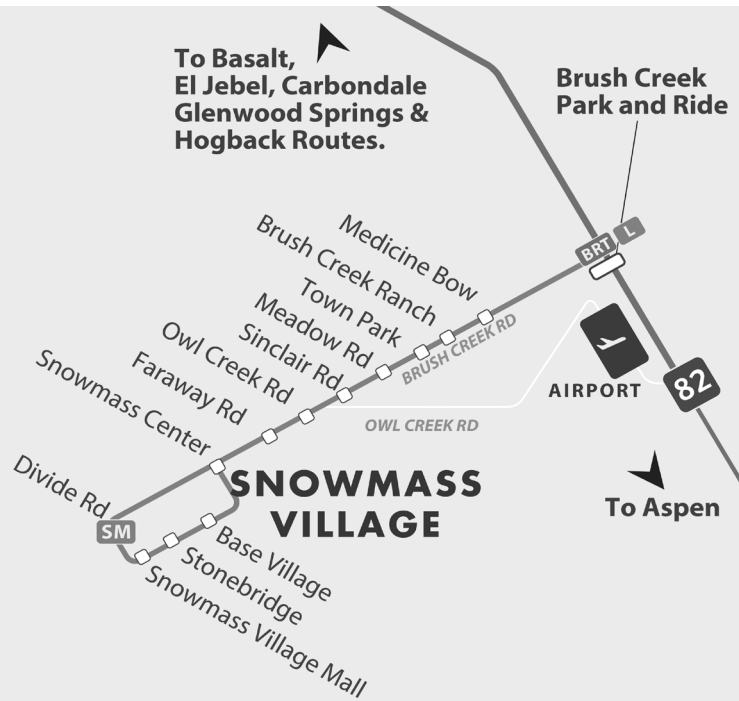

SNOWMASS VILLAGE TO/FROM BRUSH CREEK PARK & RIDE

FACE COVERINGS
REQUIRED ON ALL
RFTA BUSES

FALL SEASON SCHEDULE

EFFECTIVE **SEPTEMBER 6, 2021 – NOVEMBER 21, 2021**

TRAVELING BY RFTA DURING THE CORONAVIRUS PANDEMIC

COVER YOUR FACE. You MUST wear a mask, or other face covering at all times on all RFTA buses. Children 2 years of age or younger are not required to wear a mask.

KEEP YOUR SPACE. Please practice social distancing while at RFTA bus stops, stations and on buses. Bus capacities are currently at 100% seated capacity. If a bus is at capacity, RFTA will do its best to get another bus en route as soon as possible.

DO NOT RIDE IF YOU'RE SICK. For the safety of other passengers and your bus driver, please DO NOT USE RFTA SERVICES if you're experiencing respiratory illness (fever, cough, and shortness of breath).

SNOWMASS VILLAGE TO/FROM BRUSH CREEK PARK & RIDE

Note:
From Rubey Park and other Down Valley destinations:
use BRT or L to Brush Creek Park and Ride.

Find your bus stop ID by either using the RFTA system map at www.RFTA.com or at www.MyRFTA.com