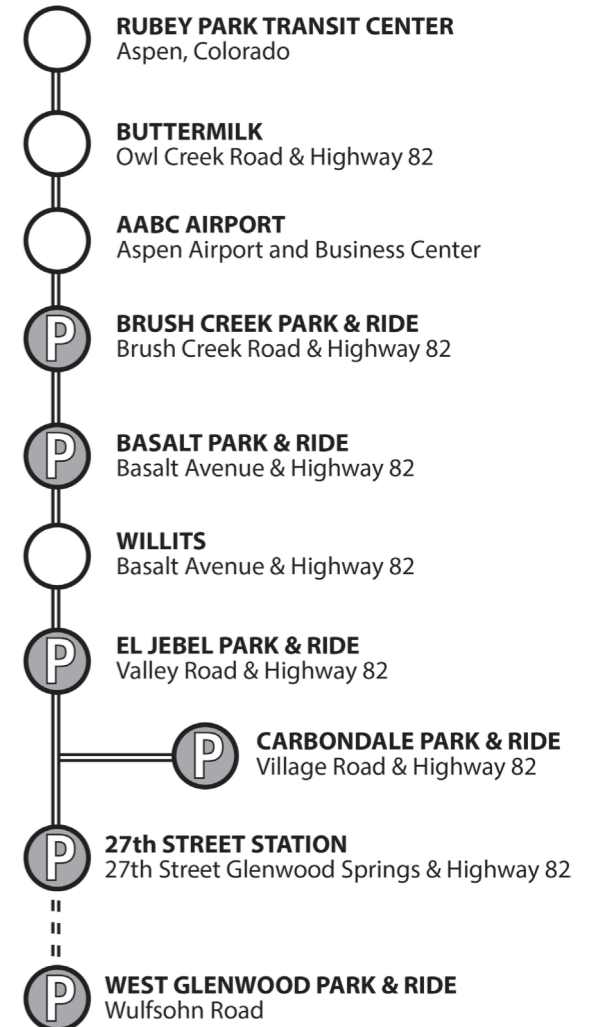

TRAVELING BY RFTA DURING THE CORONAVIRUS PANDEMIC

COVER YOUR FACE: You MUST wear a mask, at all times on all RFTA buses. KEEP YOUR SPACE: Please practice social distancing while at RFTA bus stops, stations and on buses. DO NOT RIDE IF YOU'RE SICK: For the safety of other passengers and your bus driver, please DO NOT USE RFTA SERVICES if you're experiencing respiratory illness.

MONDAY - FRIDAY

Table with 10 columns for stops: West Glenwood Park & Ride, 27th St Station Glenwood, Carbondale Park & Ride, El Jebel Park & Ride UV, Willits UV, Basalt Park & Ride UV, Brush Creek Park & Ride, AABC Airport UV, Buttermilk UV, Rubey Park Transit Center. Rows show departure times for each stop.

SATURDAY & SUNDAY

Table with 10 columns for stops: West Glenwood Park & Ride, 27th St Station Glenwood, Carbondale Park & Ride, El Jebel Park & Ride UV, Willits UV, Basalt Park & Ride UV, Brush Creek Park & Ride, AABC Airport UV, Buttermilk UV, Rubey Park Transit Center. Rows show departure times for each stop.

PURCHASE RFTA STORED VALUE CARDS

RFTA TICKET VENDING MACHINE LOCATIONS

- List of vending machine locations: 27th Street Station - Glenwood Springs, Carbondale Park & Ride, El Jebel Park & Ride Up and Down Valley, Willits Upvalley, Basalt Park & Ride Up and Down Valley, AABC Airport Downvalley, Buttermilk Downvalley, Rubey Park Transit Center.