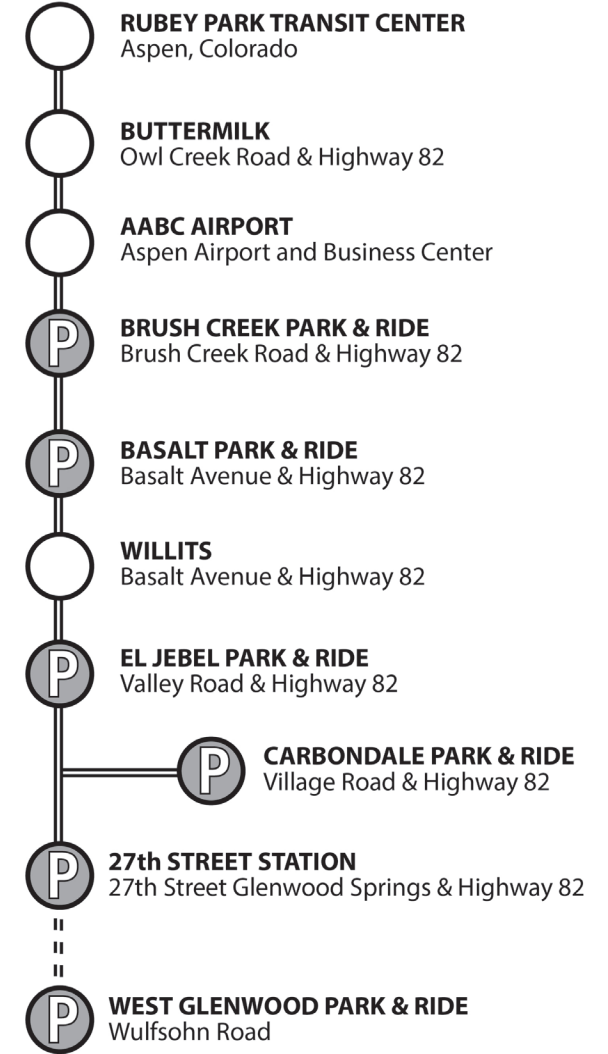

PM Times listed in bold

Try the SMS Text Schedules!

At the bus stop:

Information about how to text for estimated arrival times is posted at all RFTA bus stops.

Find your bus stop ID by either using the RFTA system map at www.RFTA.com or at www.MyRFTA.com