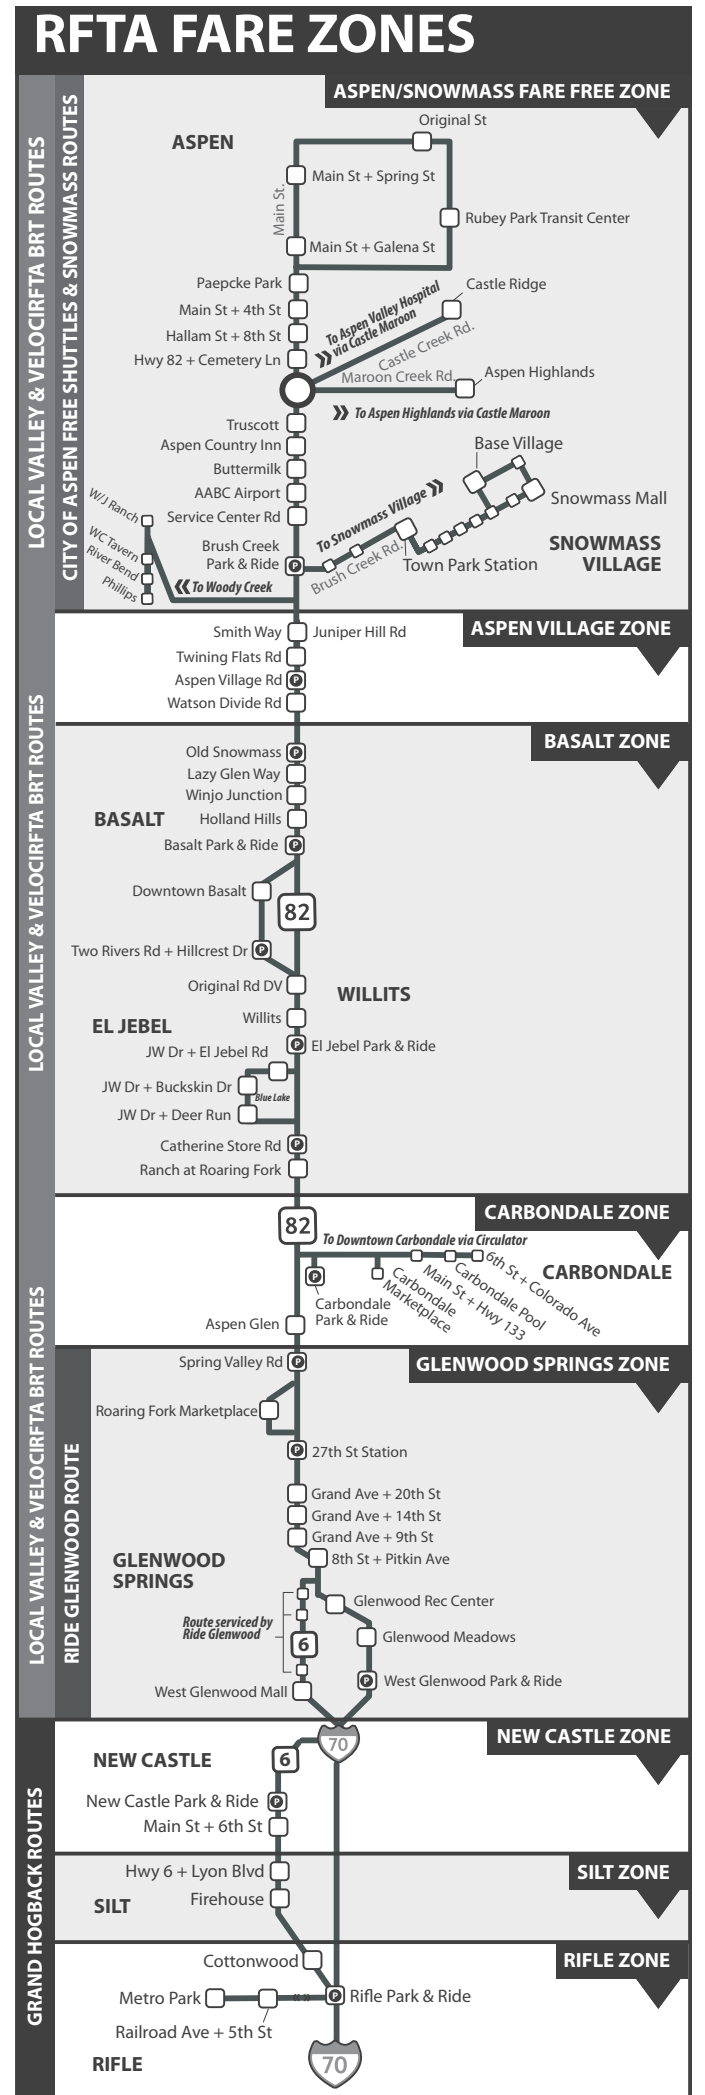

CARBONDALE CIRCULATOR

EFFECTIVE JUNE 6TH, 2022
ALL SERVICES ARE 7 DAYS PER WEEK

This FREE service runs DAILY every 15 minutes from 5:02 am to 9:11 pm

Ride for FREE to/from the Carbondale Park & Ride and any LOCAL Carbondale stop to catch your Local Valley and BRT buses! From 5:02 am to 9:11 pm. LOCAL VALLEY buses will not enter downtown Carbondale. The only way to get to downtown is the Carbondale Circulator. When the Circulator is not running Local buses will continue into downtown Carbondale.

	Carbondale Pool STOP ID: 207	Recreation Center STOP ID: 317	Main Street + HWY 133 STOP ID: 203	Carbondale Park & Ride STOP ID: 202	Carbondale Marketplace STOP ID: 359
	:02	:02	:04	:11	:14
	:17	:17	:19	:26	:29
	:32	:32	:34	:41	:44
	:47	:47	:49	:56	:59

BIKING AND RIDING RFTA

Attention: No E-bikes allowed

Bike loading and unloading is limited to the designated RFTA stops listed above. This is to ensure the safest and easiest transition for passengers, surrounding traffic and bus operators.
Bike Loading Hours: 6:00am to 7:30pm

BIKE LOADING FEE

There is a $2.00 per bike user fee (exact fare only - no change can be given), regardless of distance traveled, in addition to the regular passenger fare. Stored Value Tickets may be used for payment.
Season Pass and Monthly Pass holders must also pay the $2.00 fee.

SMS TEXT SCHEDULES

Text the number 41411 with the message RFTA and a bus stop ID number for the next bus arrival times at your bus stop.

Example: RFTA 202 to 41411

WHERE'S MY BUS?

Find it at
www.myrfta.com
Live GPS Times

TRANSIT APP

Get upcoming real-time departures for nearby RFTA buses with the Transit App on your Smartphone.

WWW.TRANSITAPP.COM