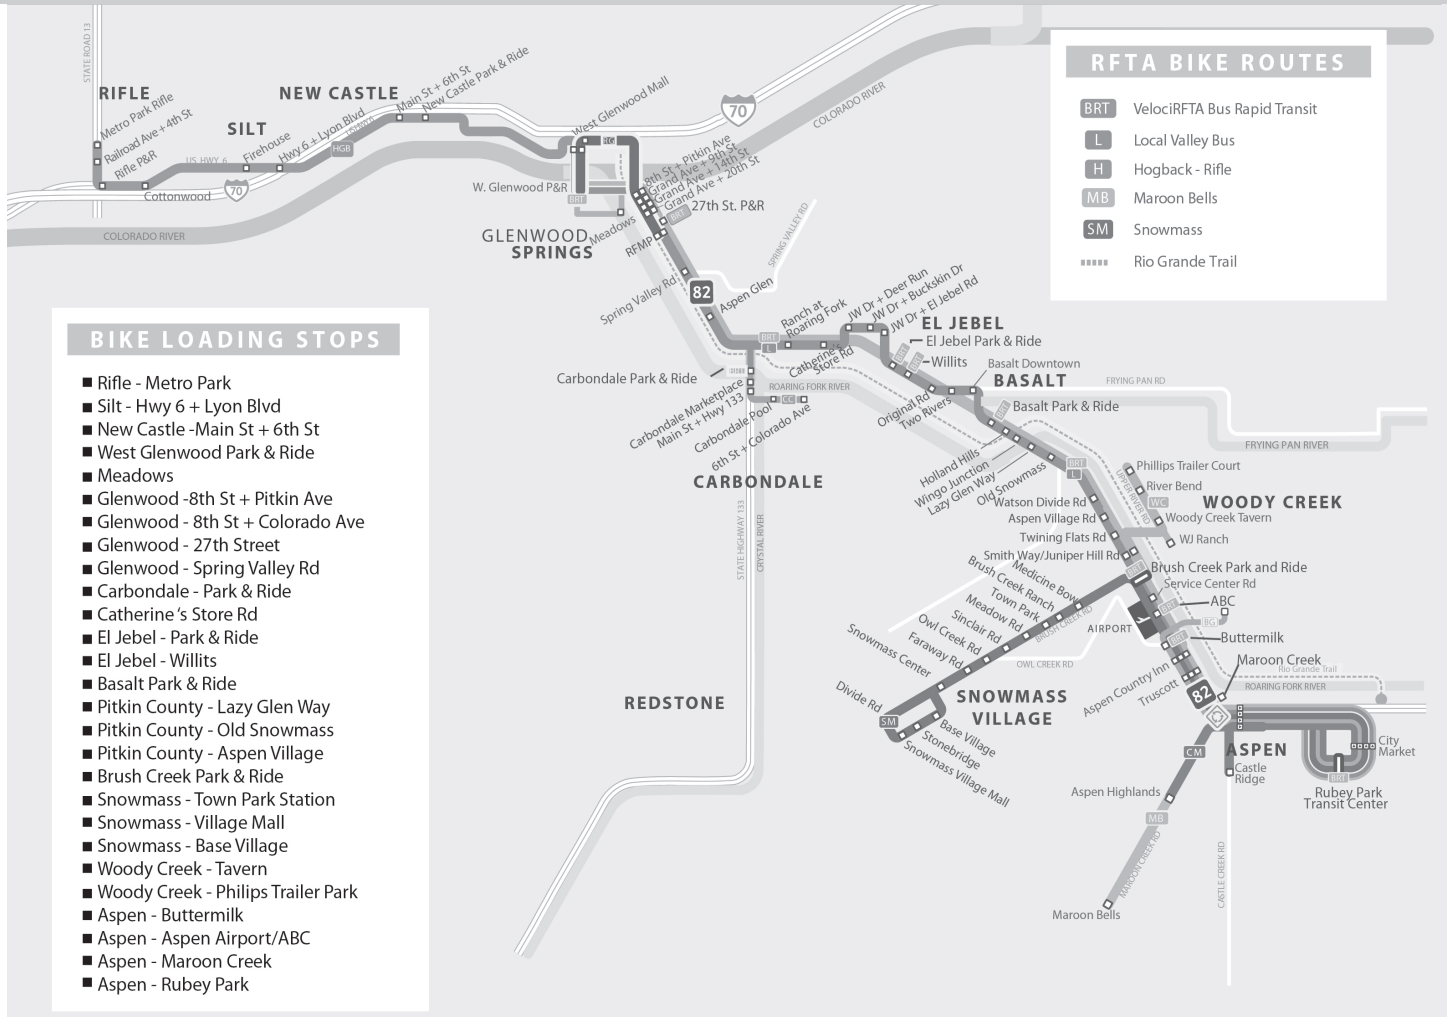

CARBONDALE CIRCULATOR

EFFECTIVE JUNE 6TH, 2022
ALL SERVICES ARE 7 DAYS PER WEEK

This FREE service runs DAILY every 15 minutes from 5:02 am to 9:11 pm

Ride for FREE to/from the Carbondale Park & Ride and any LOCAL Carbondale stop to catch your Local Valley and BRT buses! From 5:02 am to 9:11 pm. LOCAL VALLEY buses will not enter downtown Carbondale. The only way to get to downtown is the Carbondale Circulator. When the Circulator is not running Local buses will continue into downtown Carbondale.

	Carbondale Pool STOP ID: 207	Recreation Center STOP ID: 317	Main Street + HWY 133 STOP ID: 203	Carbondale Park & Ride STOP ID: 202	Carbondale Marketplace STOP ID: 359
	:02	:02	:04	:11	:14
	:17	:17	:19	:26	:29
	:32	:32	:34	:41	:44
	:47	:47	:49	:56	:59

BIKING AND RIDING RFTA

Attention: No E-bikes allowed

Bike loading and unloading is limited to the designated RFTA stops listed above. This is to ensure the safest and easiest transition for passengers, surrounding traffic and bus operators.
Bike Loading Hours: 6:00am to 7:30pm

BIKE LOADING FEE

There is a $2.00 per bike user fee (exact fare only - no change can be given), regardless of distance traveled, in addition to the regular passenger fare. Stored Value Tickets may be used for payment.
Season Pass and Monthly Pass holders must also pay the $2.00 fee.

SMS TEXT SCHEDULES

Text the number 41411 with the message RFTA and a bus stop ID number for the next bus arrival times at your bus stop.

Example: RFTA 202 to 41411

WHERE'S MY BUS?

Find it at
www.myrfta.com
Live GPS Times

TRANSIT APP

Get upcoming real-time departures for nearby RFTA buses with the Transit App on your Smartphone.

WWW.TRANSITAPP.COM